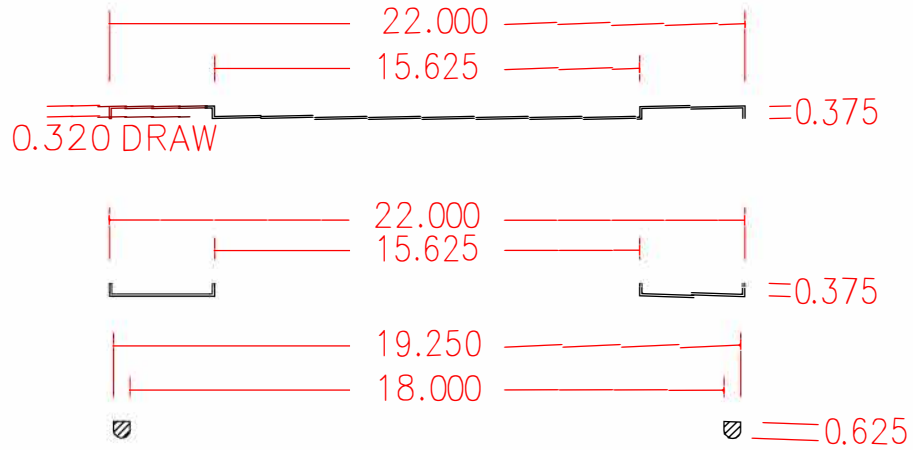

ACSF-285-FL

ELEMENT INCLUDES FA 35880- 1 - BW PLAIN PRE- FILTER WRAP
HIGH FLOW RESIN IMPREGNATED CELLULOSE

ACS

Air Cleaning Specialists, Inc.