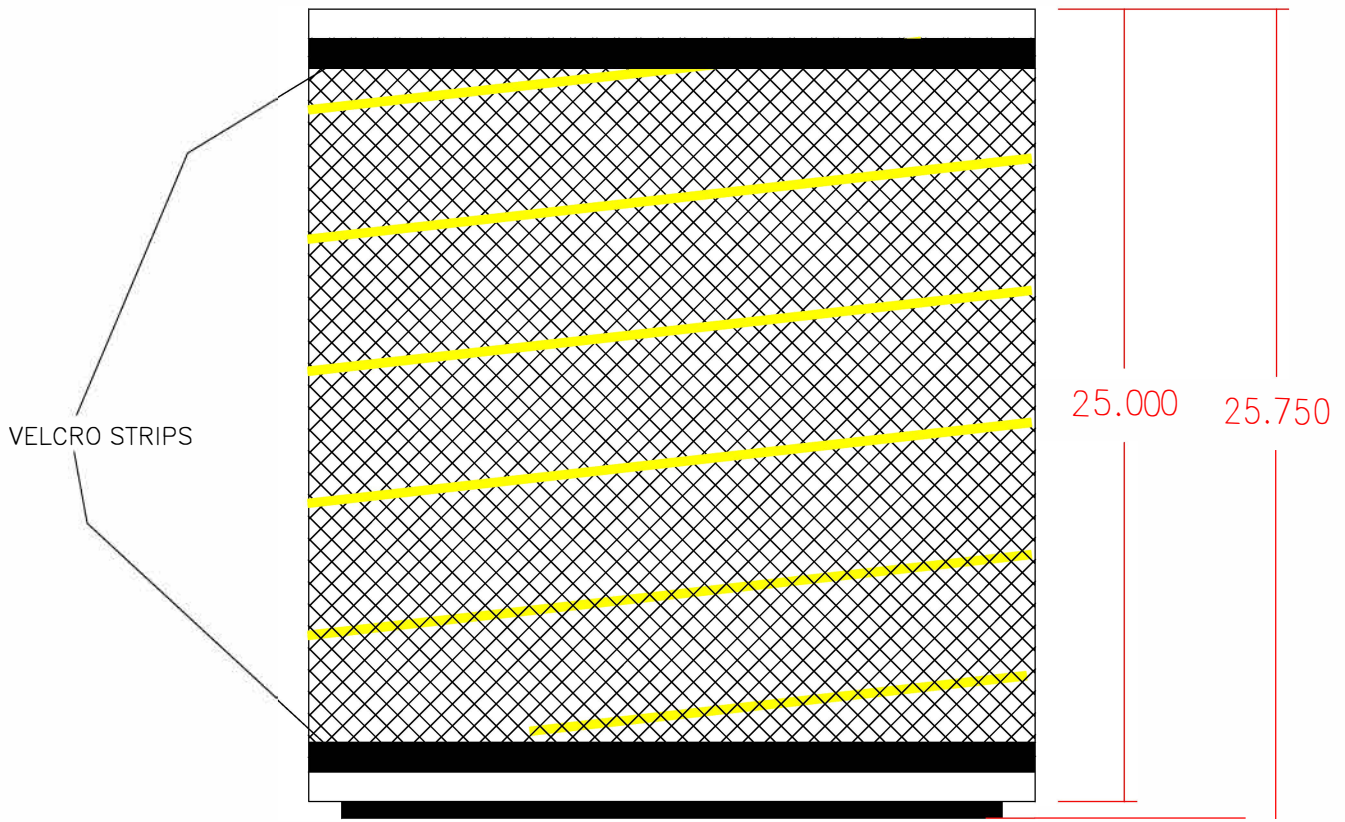

ACSF-285-FL

ELEMENT INCLUDES FA 35880- 1 - BW PLAIN PRE- FILTER WRAP
HIGH FLOW RESIN IMPREGNATED CELLULOSE

ACS

Air Cleaning Specialists, Inc.